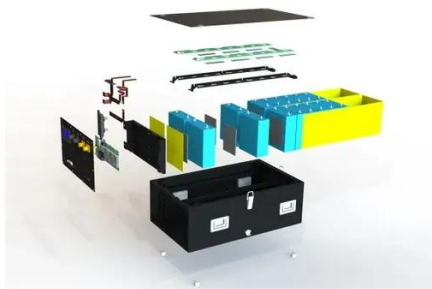

Outdoor solar power hub below 10 000

SolarEdge Energy Hub > 10,000 Watt 240 Volt AC Single Phase Energy Hub

SolarEdge Energy Hub 10.0kW 240 Volt AC Single Phase Energy Hub HD-Wave Inverter with Prism Technology - SE10000H-USSNBBL14 o EcoDirect offers SolarEdge optimizers online at the lowest ...

[ECO-WORTHY 10000W Complete Off-Grid Solar Panel Kit for ...](#)

About this item [Ideally Output Of 40KWH] The 9840W solar panel complete kit will produce an average of 40KWH of electricity per day under 4 hours full sunshine, very suitable for ...

[SolarEdge Energy Hub Inverter 10 kW 1 PH 220/230V 45.5A IP65](#)

SolarEdge Energy Hub Inverter 10 kW 1 PH 220/230V 45.5A IP65 Description Solar Inverter Energy Hub, 1 Phase Phase, 22000 Watt DC Input, 480 Volt DC Input, 380 Volt DC Nominal, 25.5 Amp DC ...

[Best 10000 Watt Solar Generators for Powerful Off-Grid and ...](#)

Finding a reliable 10000-watt solar generator is essential for heavy-duty off-grid power needs or home backup systems. These units combine substantial energy capacity with versatile ...