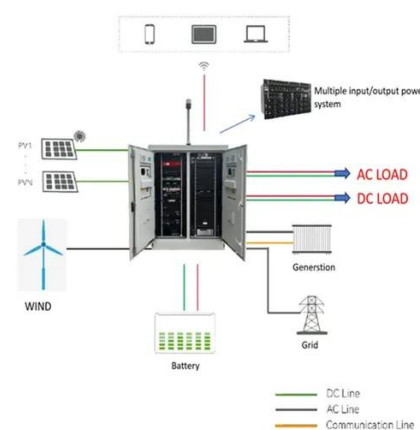

Photovoltaic panel mud dump clamp installation location diagram

Photovoltaic panel mud dump clamp installation location diagram

[Photovoltaic water guide and mud discharge clamp, ...](#)

Photovoltaic water guide and mud discharge clamp, clean photovoltaic panels! -

[How to use the photovoltaic panel mud dump clamp](#)

?How To Install?First, make the whole surfaces of the PV panels clean, and clasped the water clip to the bottom edge of the panels, and don't tilt it, so it is ok, if it rains again, there will be

PV Mid clamp are used at the connection between two photovoltaic modules. Its function is to fix adjacent modules, maintain a reasonable distance between them, and prevent modules from ...

[Principle of photovoltaic panel mud guide clamp](#)

Photovoltaic panel water guide clip, click and click, drainage and mud guide, improving power generation.

install

The solar panel water drainage clip is a tool used for solar photovoltaic power station installation. It can fix the solar panels and ensure that they will not move or loosen, while also effectively draining ...