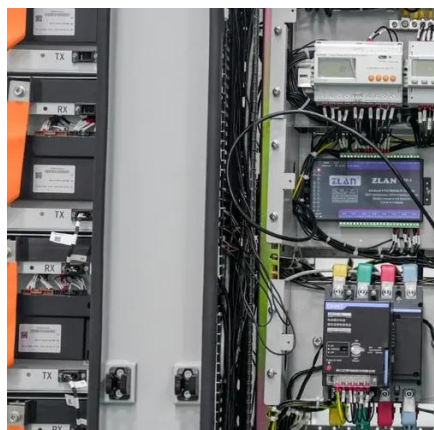

Strong compatibility: The color steel tile photovoltaic installation fixture is exquisitely designed and can closely fit the color steel tile roof to ensure the stable installation of photovoltaic modules.