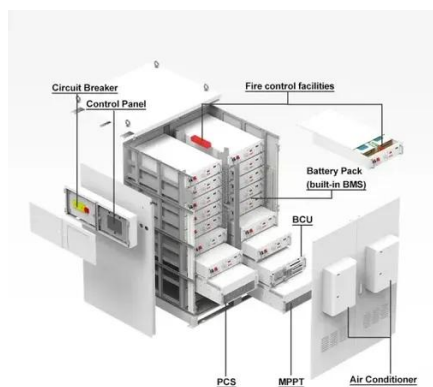

Outdoor Photovoltaic Energy Cabinet

Combines high-voltage lithium battery packs, BMS, fire protection, power distribution, and cooling into a single, modular outdoor cabinet. Uses LiFePO4 batteries with high thermal stability, extensive cycle ...