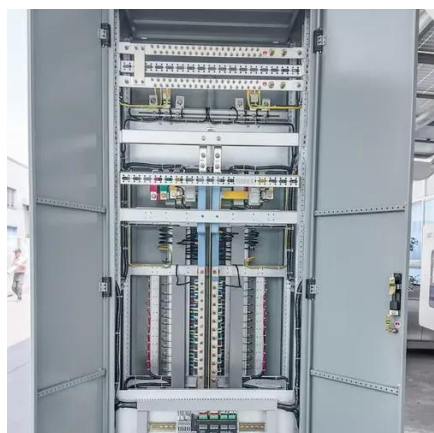

[Portable Power Distribution Units & Boxes, LEX Products](#)

Lex Products offers a full range of portable power distribution boxes ...

[Spider Boxes , Temporary Power , Hubbell Wiring Device-Kellems](#)

Easy to transport and set up, our spider boxes meet industry safety standards, ensuring a dependable power source for any temporary setup, enhancing operational efficiency and safety.

Temporary Power

ESS

[Temporary Power Box w U-Ground T-Slot , Portable Jobsite Power](#)

Its compact, portable design makes it easy to deploy wherever temporary power is needed, indoors or outdoors. Ideal for contractors, electricians, event setups, and industrial applications, the Voltec ...