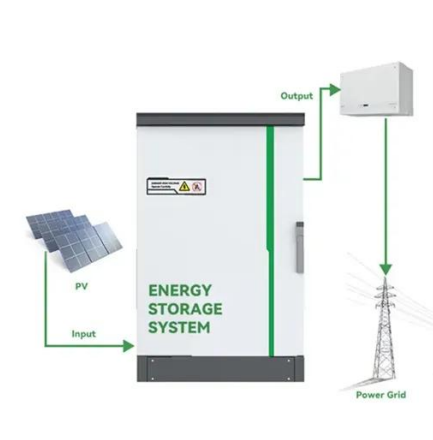

Portable temporary power box

Overview

Also called power spider boxes, they provide temporary power for locations without permanent electricity sources. Common applications include construction, outdoor events, emergency services, and remote work locations. Note: Product availability is real-time basis and adjusted. Made with chemicals safer for human health and the environment. Connecticut Electric CESMPSC55GRHR 50-Amp RV PNL with 20-Amp GFCI Receptacle. Our power distribution boxes range from 20-800 Amps and are well known for being durable, long lasting and. What's the best-rated product in Temporary Power & Disconnects?

The best-rated product in Temporary Power & Disconnects is the Heavy Duty 30 Amp 600-Volt 3-Pole Outdoor Non-Fusible Safety Switch.

Portable temporary power box

[Amazon : Southwire Temporary Power X-Treme Box](#)

Heavy-Duty Jobsite Power Solution: The Southwire Power X-Treme Box is a temporary power box built from durable 14 Ga. steel with GFCI module protection for outdoor reliability

[Temporary Power Distribution Boxes & Carts](#)

Also called power spider boxes, they provide temporary power for locations without permanent electricity sources. Common applications include construction, outdoor events, emergency services, and ...

[Portable Power Distribution Units & Boxes, LEX Products](#)