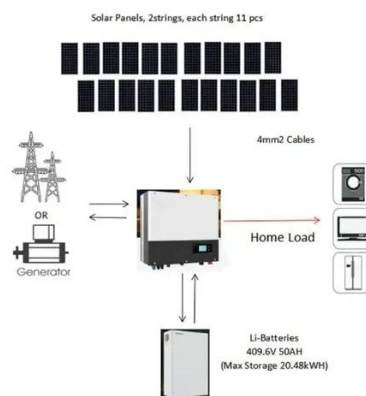

[Outdoor Energy Storage System Cabinets , EPC Energy](#)

Turnkey solution for utilities and developers targeting grid services such as Frequency Regulation, T& D deferral, and black start. Coordinating storage and distributed energy resources to keep campuses, manufacturing, ...