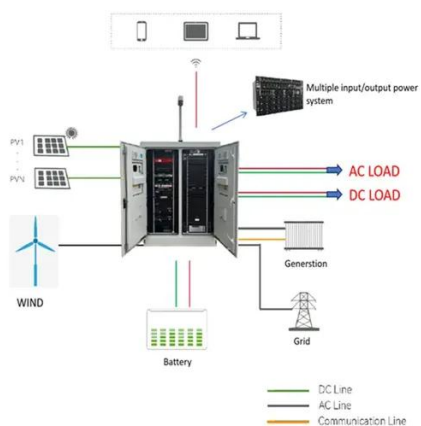

Our outdoor energy storage cabinet is an intelligent integrated management system that provides reliable and efficient energy storage for outdoor applications.