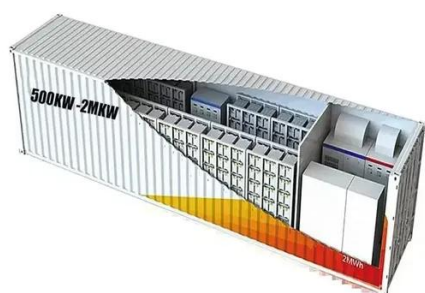

[C& I liquid-cooled outdoor energy storage cabinet](#)