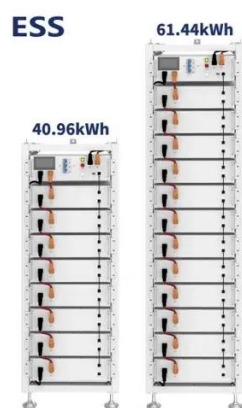

Please register to post and access all features of our very popular forum. It is free and quick. Over $68,000 in prizes has already been given out to active posters on our forum. Additional ...