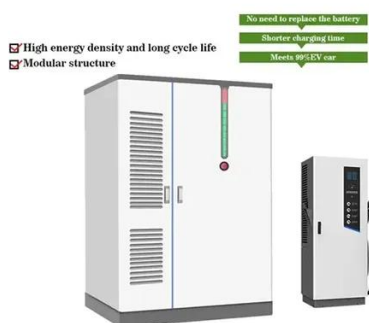

Windows 10. Microsoft continuously keep removing the default photo viewer which I have set to Windows Photo Viewer. Is there a batch file that will restore this setting?