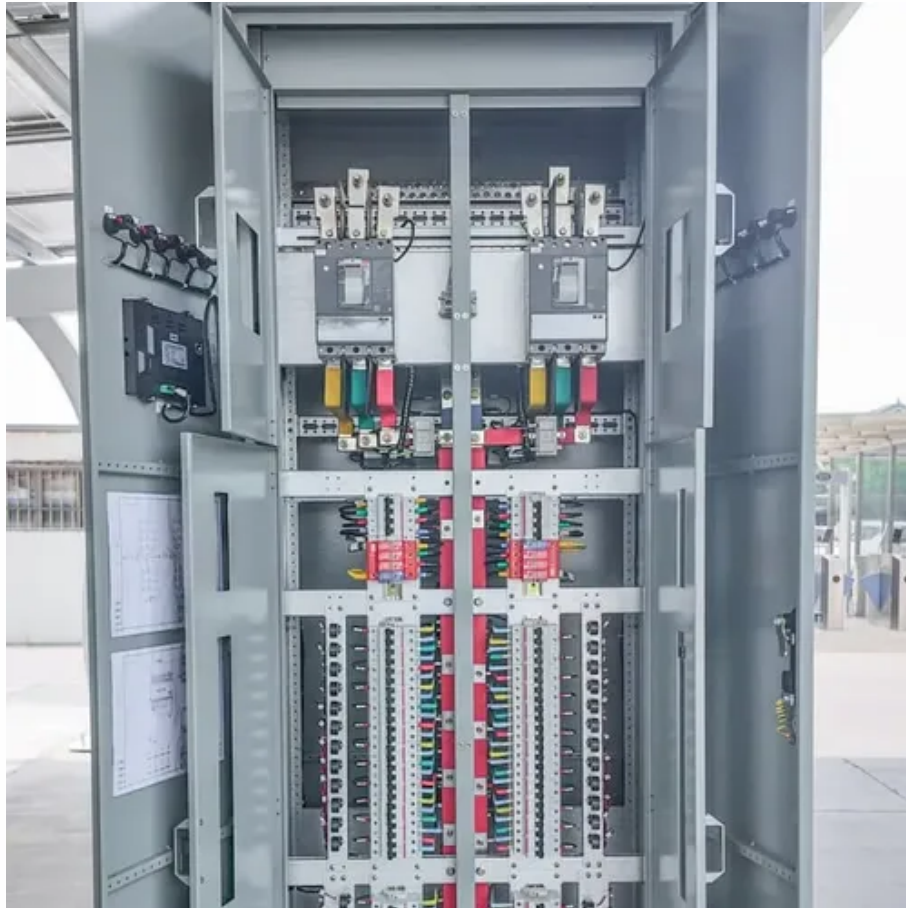

Russia builds base stations 5 times

Russia builds base stations 5 times

Satellite photos show how Russia is building up 5 of its secret nuclear

Russia has been upgrading and modernizing several nuclear bases for its European and Pacific forces. Business Insider obtained new satellite images that show the major construction at the

Russia is reportedly constructing a vast antenna array in Kaliningrad, less than 100 km from Nato borders. Satellite images reveal a circular complex resembling Cold War-style listening ...

[Is Russia building a new spy hub on NATO's doorstep](#)

Russia is reportedly building a massive listening station in its Kaliningrad region, near the Baltic Sea. Satellite imagery analysed by the investigative project Tochnyi shows a giant circular ...

[Satellite Images Reveal russia Expanding Network of Secret Nuclear](#)

Recent satellite imagery has uncovered large-scale construction at several secret russian facilities tied to its nuclear infrastructure. These sites, secured with multiple perimeter fences and ...

[Satellite Images Appear To Show Russia Has New](#)