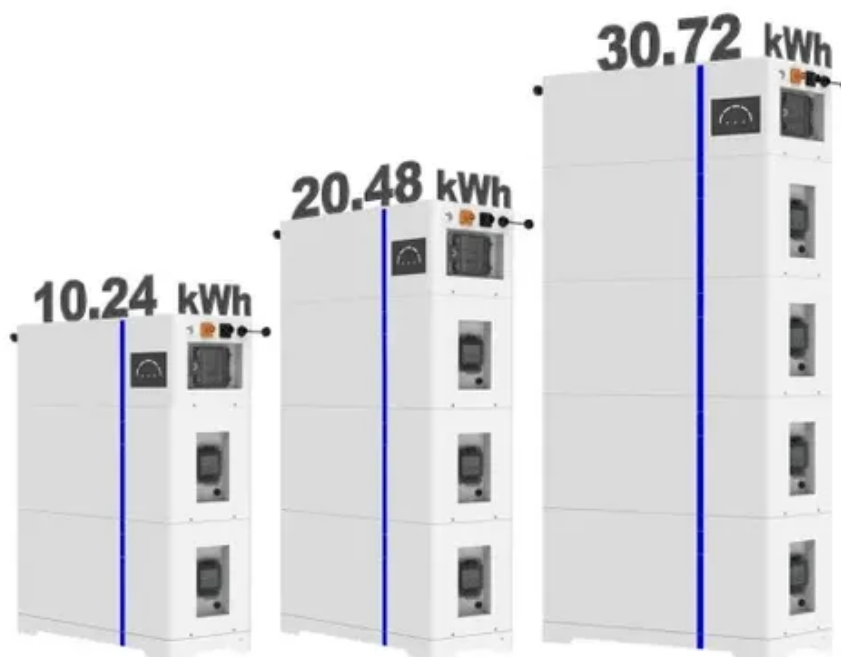

# Schematic diagram of irrigation channel fan power generation

ESS

## Schematic diagram of irrigation channel fan power generation