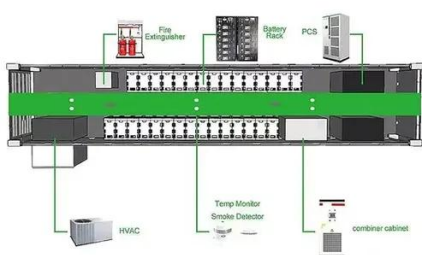

### [\[BuilderGPT\] Generate minecraft building in 30 seconds with the ...](#)

The generated schematic is then given to gpt-4-vision-preview along with the optimized requirements to generate a json containing the content of the structure, for example:

### Schematic Irrigation

A schematic irrigation plan is an initial conceptual sketch of your irrigation system design in CAD. Learn how to place schematic zones, or areas.