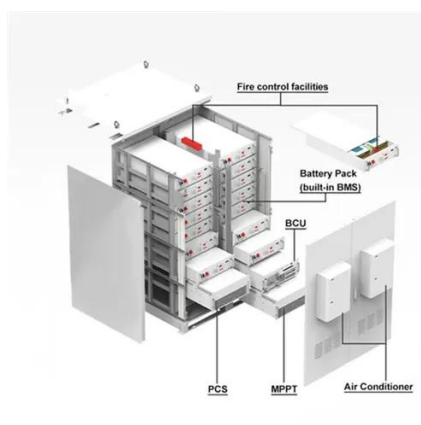

Senegal weather station uses outdoor telecom enclosure dc

Senegal weather station uses outdoor telecom enclosure dc

1mwh (500kw/1mw)

AIR COOLING
ENERGY STORAGE CONTAINER

[Outdoor Telecom & Edge Data Enclosures: Matching Rugged ...](#)

Telecommunication shelters and enclosures play a crucial role in the seamless functioning of our modern communication networks. These structures provide a secure and controlled ...

[Designing enclosures for harsh outdoor environments](#)

The enclosure protection level of the battery compartment is required to reach IP44. The cooling methods of the Outdoor Telecom Cabinet system include: natural cooling, fan cooling, heat ...

[Outdoor telecom power system components: rectifiers and ...](#)