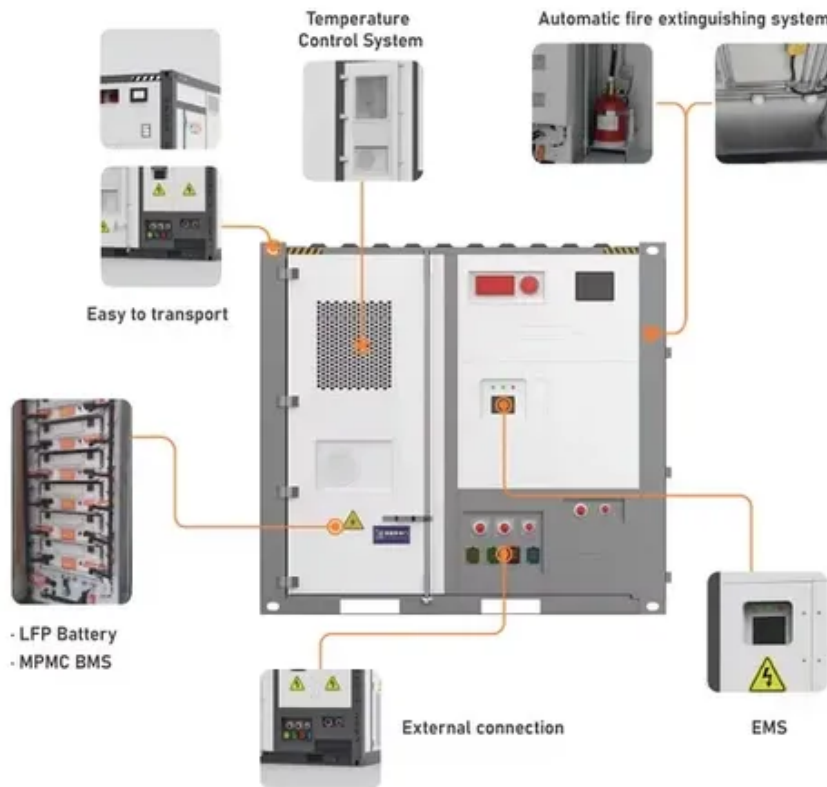

Sine wave inverter module 12v300w

Sine wave inverter module 12v300w

Amazon : 300 Watt Inverter Pure Sine Wave

Price and other details may vary based on product size and color. DC 12V to AC120V Pure sine Wave Power Inverter 300W with Dual sockets Output and DC 5V 2Amp USB Output. Ideal for Most Small ...

[Congsin 300W Modified Sine Wave Inverter , 12V DC to 220V AC](#)

Convert your vehicle's 12V DC into 220V AC power for charging laptops, powering fans, or running small medical devices during road trips. The dual USB modified sine wave inverter is perfect for LED lights, ...

[300 WATT PURE SINE POWER INVERTER 12 VOLT 120 VAC INCLUDES CABLES](#)

We installed this inverter in our RV to operate CPAP machines at night and not have to run the generator all night. This inverter has plenty of power to run 2 machines and also charge phones and ...

[300W Compact Power Inverter, 2x AC, USB-A, USB-C, Eaton](#)

This compact power inverter provides pure sine wave AC output for use at remote locations, such as campgrounds, construction sites and mobile offices. Two NEMA 5-15R outlets provide a continuous ...