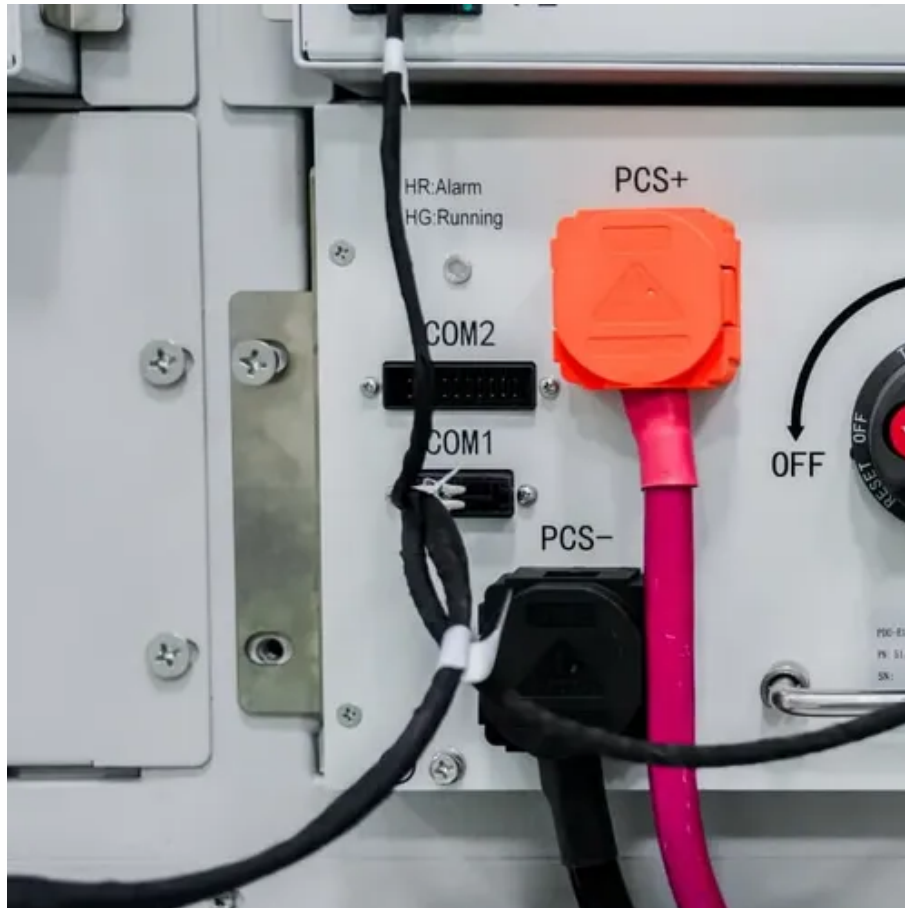

Sine wave mobile outdoor solar power hub