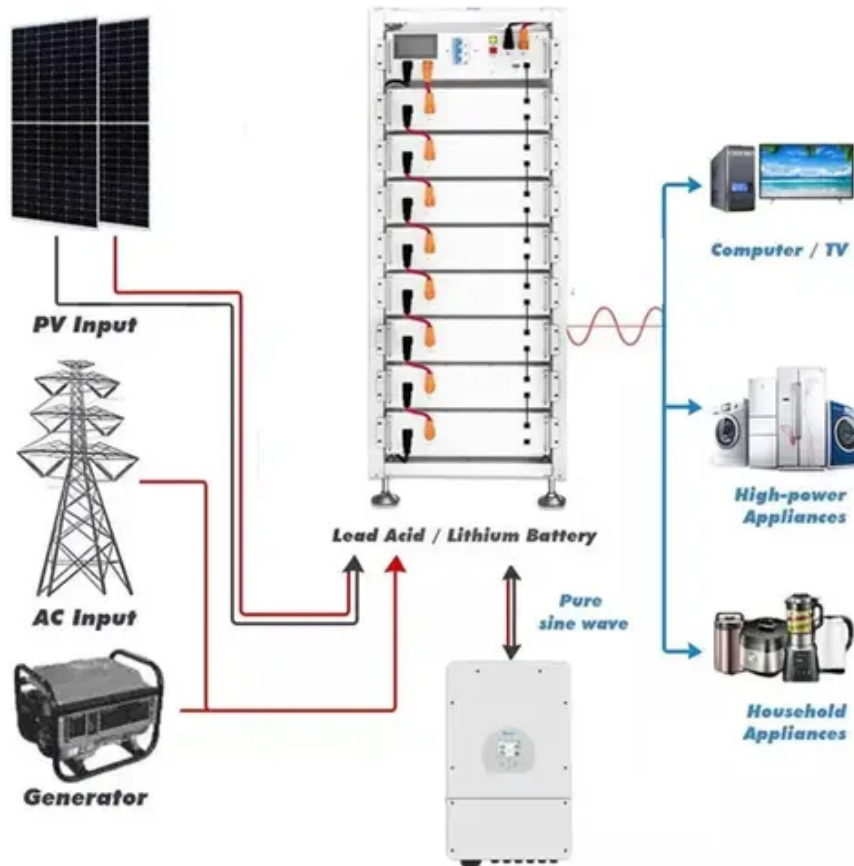

Single-phase power distribution and energy storage cabinet for construction sites

Overview

An electrical house or e-house is a fully customizable, prefabricated integrated power assembly that contains industrial control and power distribution equipment. Eaton's Cooper Power™ series versatile single- and three-phase SecTERTM sectionalizing terminals are designed as cable sectionalizing centers, or as permanent or temporary transformer pad covers. Power outages a problem?

Count on Power Temp Systems solutions, tailored to your needs, to keep your project on schedule and ensure your team has all the. Power Distribution Equipment is a term generally used to describe any apparatus used for the generation, transmission, distribution, or control of electrical energy. This section concentrates upon commonly used power distribution equipment: Panelboards, Switchboards, Low-Voltage Motor Control. Get custom product tools and services Access training Manage support cases Create and manage your orders (authorized partners only) Log in to myASCO 0item count of documents is Cancel Logout Login/Register Log in to mySchneider opens in new window Log in to myASCO Schneider Electric USA Website. CHNRH delivers superior power distribution cabinets engineered for maximum reliability and safety. The panels are made in a sturdy and handy two-component technopolymer cabinet with a fire-resistant backrest, which allows them to be stored and reused in.

[Site power distribution cabinets Archive . Elektron Berlin](#)

Site power distribution cabinets are indispensable for a safe power supply on construction sites. They are used to distribute electrical energy to the individual work areas and devices.

Power Distribution Equipment

Mini Power-Zone: Mini Power-Zone combines a transformer and circuit breaker distribution panel into a single wall mounted substation. The substation includes a primary main circuit breaker, sealed step ...