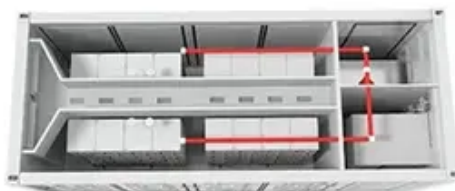

## Overview

---

Outdoor power supply is 1000W/2000W/3000W/5000WH. Comes with 2 AC sockets / 1 12V car charger socket / 4 USB sockets / 2 DC input ports. Power supply for multiple devices at the same time, powerful. 1-degree High Capacity Outdoor Power Supply Directly Charges RVs!! - YouTube In this video, we introduce a powerful outdoor power supply that can charge your RV directly. 0 luminaires are rated for outdoor use. 0 Outdoor Power Supplies are designed to allow lighting designers and specifies even more style enclosure with 4 mounting locations. IP65 rated female 4-PIN XLR connectors on 10" tails are provided for the number of heads being powered. Windynation's 6/3 SOOW cable is a versatile multi-conductor power cable designed for use in industrial and other demanding applications, including heavy equipment, construction machinery, motors and welding leads, portable lighting, battery chargers for electric vehicles, shallow water immersion. Check each product page for other buying options. DEWENWILS 120W Low Voltage Transformer with Photocell Sensor & Timer, 120V AC to 12V DC, Weatherproof Landscape Lighting Transformer for Spotlights, Garden Lights. Why Outdoor Power Supply Capacity Matters Ever wondered how much electricity your outdoor adventures really need? HOME / Maximizing Outdoor Power Supply: How Many Degrees of Electricity Do You Really Need?