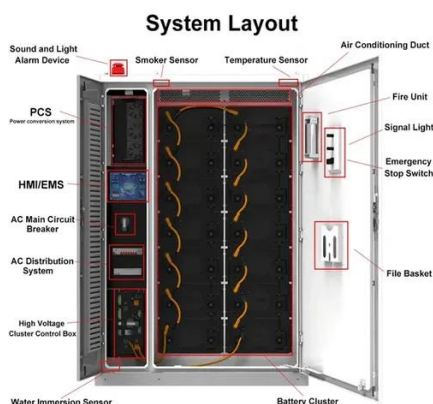

The definitive guide for solar installers on solar panel junction boxes. Learn about types, specs, NEC compliance, and how to select the right components.

Parallel (Parallel operation up to 6 unit (only with battery connected))

AC input wires

AC output wires

[How to Wire a Solar Panel Junction Box: Professional Guide \[2026\]](#)

Improperly wired junction boxes are a leading cause of solar-related fires, electrical failures, and warranty voidance. This comprehensive guide walks you through every step of the ...

Solar Junction Boxes Solutions

J-boxes from Shoals are small, weatherproof enclosures attached to the back of a solar panel. They house the electrical connections and components needed for integrating the panel into a solar ...