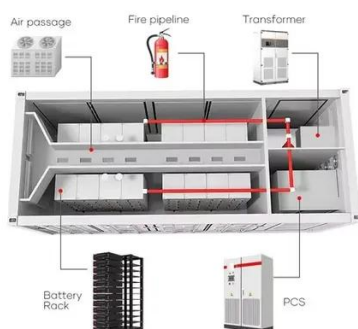

Solar energy storage cabinet system integrated energy

Solar energy storage cabinet system integrated energy

[Hybrid Solar Energy System Storage Cabinet . INJET](#)

A Hybrid Solar Energy System Storage Cabinet is an integrated power solution that combines solar generation, battery energy storage, inverter technology, and smart management into a single ...

Integrated energy storage cabinets

Integrated energy storage cabinets for new energy are used to store and manage energy storage systems, batteries, and related components in renewable energy installations, microgrids, and off ...

[What are the integrated energy storage cabinets? . NenPower](#)

Integrated energy storage cabinets consist of multiple essential components that work seamlessly together to provide efficient energy storage. At their core, these cabinets contain ...

[Integrated Outdoor Battery Energy Storage Cabinet](#)

An integrated outdoor battery energy storage cabinet is a self-contained unit designed to store electrical energy in batteries for various applications, including renewable energy integration, ...