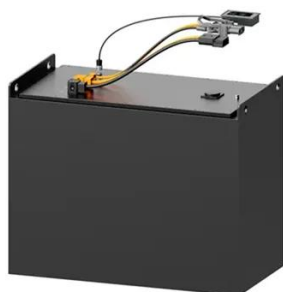

Learn how to install Pole and Wall Mount for Cameras and Solar Panels by following these steps. View or download the user manual for Pole and Wall Mount for Cameras and Solar Panels.

[Stainless Steel Gutter Mount for Outdoor Security Camera and Solar](#)

It makes this gutter bracket fully adaptable to various weather conditions, ensuring a long-lasting and stable mounting of the solar panel on the gutter. Design: Pre-drilled gutter clamps ...

[Mounting Accessories - Junction Boxes, Mounts & Brackets](#)

Achieve a clean, professional installation with Lorex security camera mounting accessories -- including junction boxes, wall/pole mounts, and brackets.

[Universal Gutter Mount for Wyze, Blink, Ring, Arlo, ...](#)

Versatility wise, it allows you to mount your ...