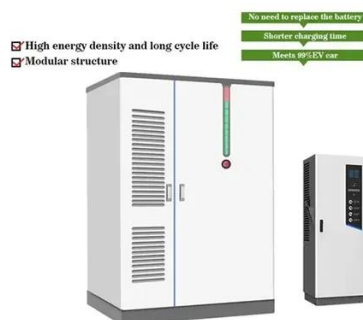

Two-in-One L Wall Mount Bracket

Wide Compatibility: Works with a variety of battery cams and solar panels that use standard screw-in mounts. Built to Last: Constructed with weather-resistant materials for outdoor use, rain or shine.

[Universal Gutter Mount for Wyze, Blink, Ring, Arlo, Eufy Camera ...](#)

Versatility wise, it allows you to mount your camera and solar panel simultaneously or separately. This gutter mount requires no drilling and can be easily moved or adjusted, perfect for Ring outdoor ...

Amazon : Ring Solar Mounting Bracket

2-in-1 No-Drill Gutter Mount Bracket for Ring Cameras & Solar Panels , 360° Adjustable Outdoor Security Camera Mount, Weatherproof Universal Compatibility 50+ bought in past month

[Installing Pole and Wall Mount for Cameras and Solar Panels](#)