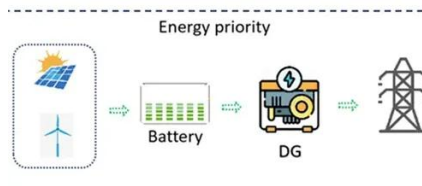

Solomon Islands solar system components

"Solomon Islands currently has one of the lowest levels of access to electricity in the region, with over 85% of the population of Solomon Islands still without access to electricity and for this project alone, ...