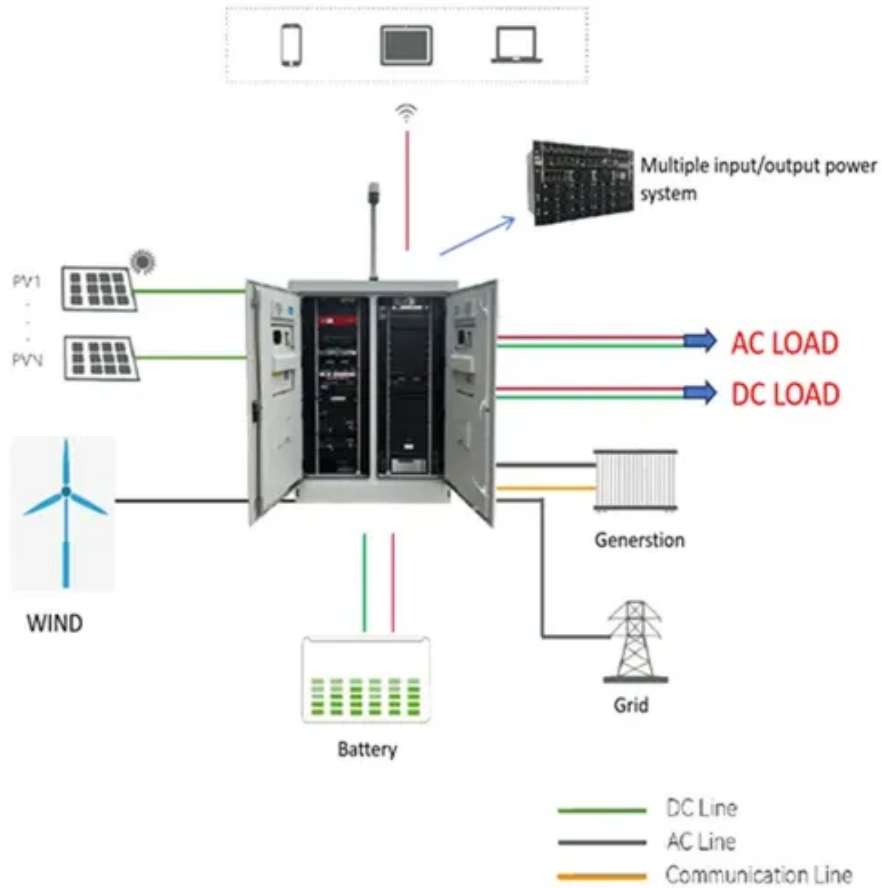

Tashkent professional bms battery