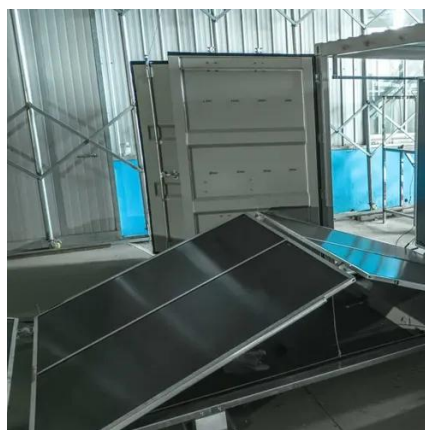

[Mitsubishi Electric Power Products, Inc. BC43 Battery ...](#)

Battery cabinets that are not supplied with an incorporated DC output disconnect device must have an appropriate disconnect device provided external to the cabinet.

[C & D Technologies , Stationary Battery Cabinets](#)

C& D experts with extensive knowledge of data center uninterruptible power supply (UPS) are ready to help you configure your backup system. Let us help you build your best turnkey battery and cabinet ...