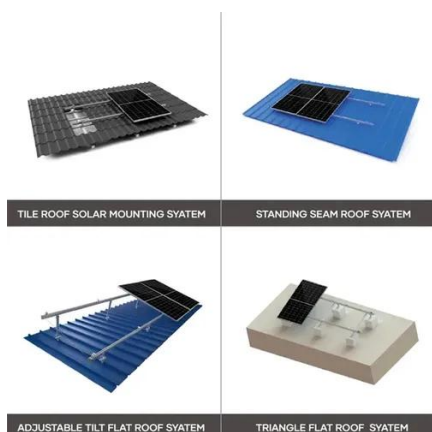

Thailand 5G base station power equipment cabinet

- ✓ 50KW/100KWH
- ✓ HIGHER POWER OUTPUT IN OFF-GRID MODE
- ✓ CONVENIENT OPERATION & MAINTENANCE
- ✓ PRE-WIRED

Thailand 5G base station power equipment cabinet

[Complete Guide to 5G Base Station Construction , Key Steps, Equipment](#)

Explore how 5G base stations are built--from site planning and cabinet installation to power systems and cooling solutions. Learn the essential components, technologies, and challenges ...

[5G Outdoor Enclosures , 5G Outdoor Cabinets , AZE](#)

5G Outdoor integrated cabinet is well suited for power equipment, batteries, telecom gear, all integrated into a robust, economical package. The cabinet contains internal mounting rails, which allow ...