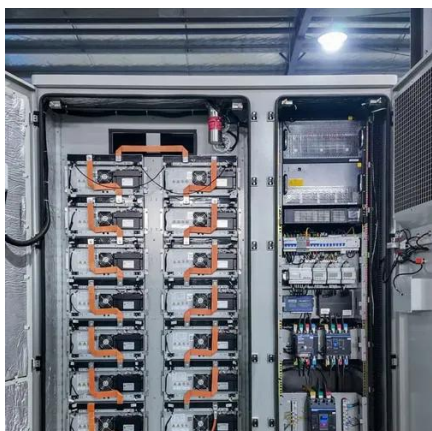

Three-phase solar energy storage cabinet for weather stations