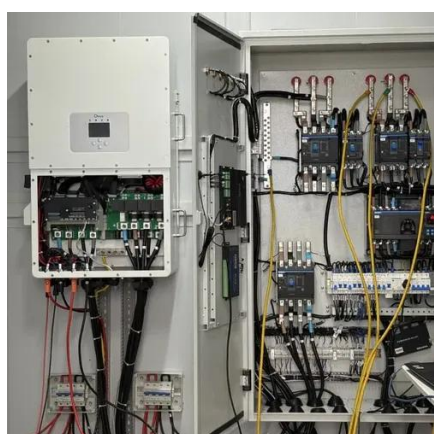

[Photovoltaic Outdoor Energy Storage Cabinet Three-Phase 2025 ...](#)

An Outdoor Photovoltaic Energy Cabinet is a fully integrated, weatherproof power solution combining solar generation, lithium battery storage, inverter, and EMS in a single cabinet.