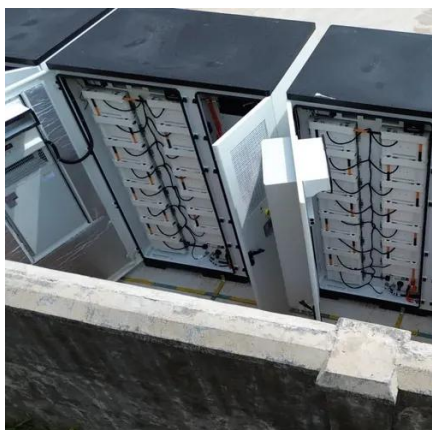

[NEMA 3R Battery Bank Cabinet , Secure & Weatherproof Storage](#)

The NEMA 3R Battery Bank Enclosure is a weather-resistant protective housing designed for outdoor battery systems, commonly used in solar installations, backup power supplies, telecom ...