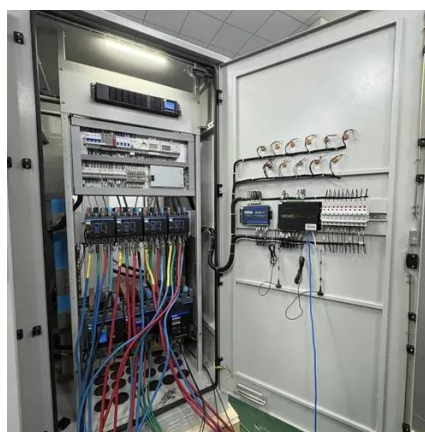

[Tonga s wind and solar complementary policy for communication ...](#)

The project achieved its proposed impact, in terms of helping Tonga reduce its dependence on imported fossil fuel for power generation with OIREP assets estimated to have reduced diesel usage by 0.5 ...