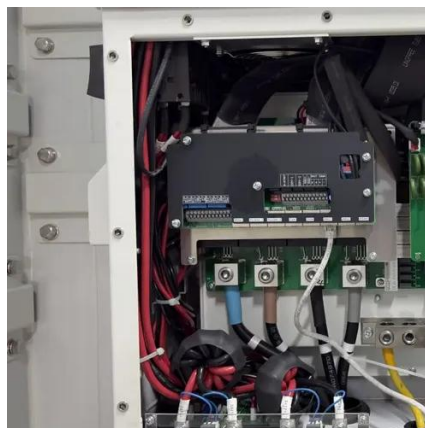

Tonga Energy Storage Cabinet

Our battery storage cabinets are constructed with a modular design, providing optimal flexibility for businesses across various sectors. Our power storage cabinets also adhere to safety and quality ...

[There are several types of battery cabinets in Tonga](#)

Battery cabinets are frequently criticized for their lack of top clearance. For example, in a cabinet containing multiple strings of low ampere-hour batteries, there might be several shelves, each with ...