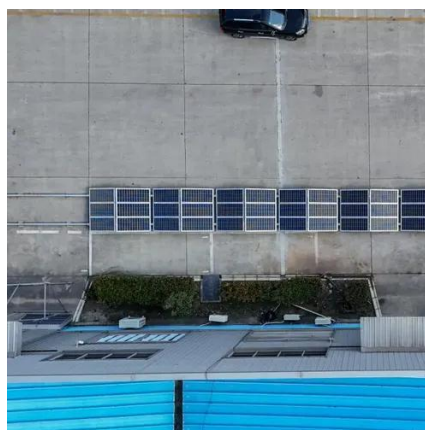

Trisquare Infrastructure State of the art plant situated in Kundli Shop floor area sprawling over more than 1,50,000 sqft. Integrated testing facilities for 33kV Panels & CSS ISO 9001:2015, ISO 14001:2015, ...