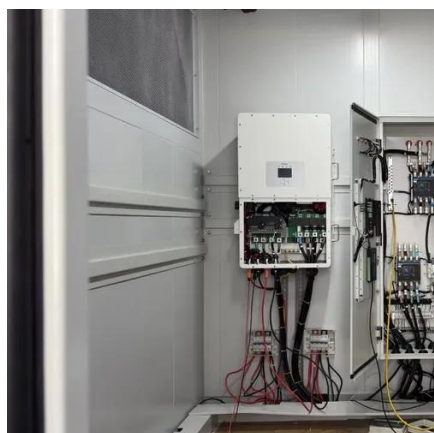

[Top 7 Switchgear Manufacturers in Zimbabwe (2026) , ensun](#)