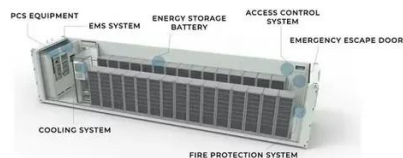

Sysracks' SRF800 is a series of top-notch floor cabinets ranging from 18U to 42U height and 800 mm or 32 inches depth. They are ideal for storing IT and telecom equipment in offices, businesses, data ...

AR118SM

The NetShelter UPS Depth Wall-Mount Enclosure offers reliability, durability, and ...