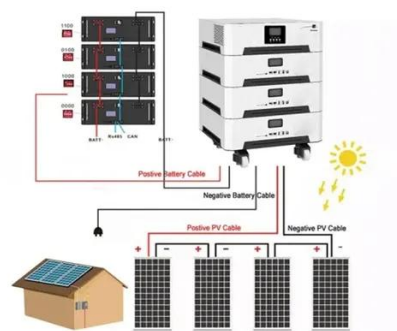

## Overview

---

Solar Input: Up to 2,400W (dual 60V) solar charging, fully charges in <2 hours in optimal sunlight. 8kWh (12kW) for days-to-week-long backup. Dual Voltage: 120V/240V, 6,000W AC output per unit, powers fridges to. Sunbolt Solar Workstations are engineered with the highest solar power output, providing superior off-grid autonomy, and charging performance. Equipped with multiple charging outlets and high-capacity battery banks, these are ideal outdoor site amenities for charging cell phones, tablets, laptops. With an ultra-high AC output power of 6,000-Watt/9,000-Watt AC output and 3. 84kWh, the Anker SOLIX F3800 can power your 100% home appliances, charge your refrigerator, microwave, toaster oven, space heater, etc. EcoFlow solar generators feature high-efficiency panels, flexible power outputs (300–7200W), and durable, portable designs built to last. Long-Lasting: 5-year. Flexible mobile energy supply: centrally and individually deployable The Mobisun PowerHive 60 offers a unique combination of large central storage capacity and individually available power units. With a 30 kWh LiFePO4 battery in the hub and 60 removable Mobisun Air power stations of 300 Wh each. The EcoFlow DELTA Pro Portable Power Station represents the pinnacle of portable energy solutions, offering unparalleled capacity, versatility, and smart features.

## Ultra-large capacity 66w outdoor solar power hub

### **Mobisun PowerHive 60**

The Mobisun PowerHive 60 offers a unique combination of large central storage capacity and individually available power units. With a 30 kWh LiFePO4 battery in the hub and 60 removable ...

### [EcoFlow DELTA Pro Portable Power Station & Solar Kits](#)

With a robust 3.6kWh capacity, expandable up to 25kWh, this power station is ...