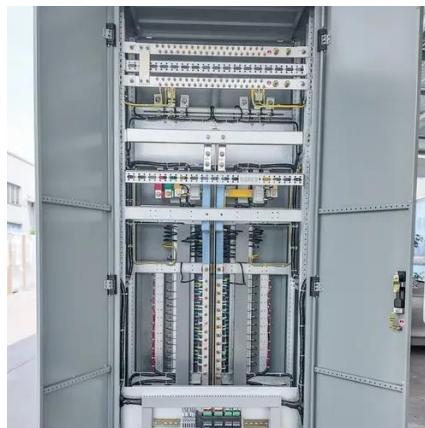

Compra Tenis, botas y tacos en el sitio oficial de Under Armour México. Compra Tenis, botas y tacos diseñado para hacerte mejor -- Envío Gratis disponible en México.

[Communication Batteries: Why Telecom Base Stations Have Unique ...](#)

In modern telecom networks, ensuring uninterrupted connectivity is critical. The term "communication batteries" is often used ambiguously online, leading to confusion among operators, ...