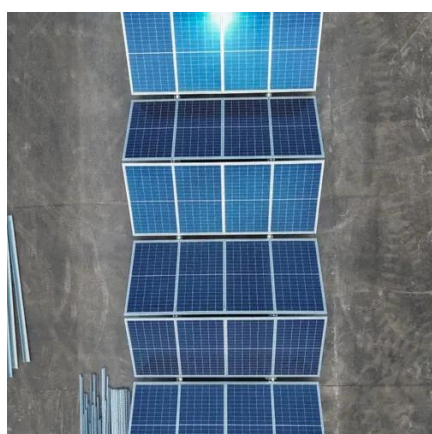

[Underground Utility Boxes , Hubbell Power Systems](#)

Explore our selection of underground utility boxes designed to offer superior protection and accessibility for various utility networks. These underground pull boxes ensure safe and efficient management of ...

Base Station Energy Cabinet

The Base Station Energy Cabinet is a fully enclosed, weather-resistant telecom energy cabinet designed to provide reliable power distribution and battery backup for outdoor communication networks.

[Communication Batteries: Why Telecom Base Stations Have Unique ...](#)

The phrase "communication batteries" is often applied broadly, sometimes including handheld radios, emergency devices, or general-purpose backup batteries. In practice, when ...

[Communication Base Station Backup Battery](#)