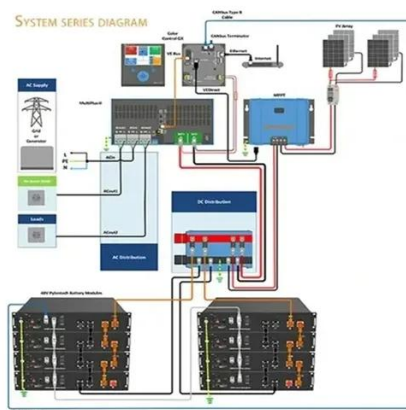

[Underground Utility Boxes , Hubbell Power Systems](#)

Explore our selection of underground utility boxes designed to offer superior protection and accessibility for various utility networks. These underground pull boxes ensure safe and efficient management of ...

Base Station Energy Cabinet

The Base Station Energy Cabinet is a fully enclosed, weather-resistant telecom energy cabinet designed to provide reliable power distribution and battery backup for outdoor communication networks.

[Communication Batteries: Why Telecom Base Stations Have Unique ...](#)

The phrase "communication batteries" is often applied broadly, sometimes including handheld radios, emergency devices, or general-purpose backup batteries. In practice, when ...

[Communication Base Station Backup Battery](#)