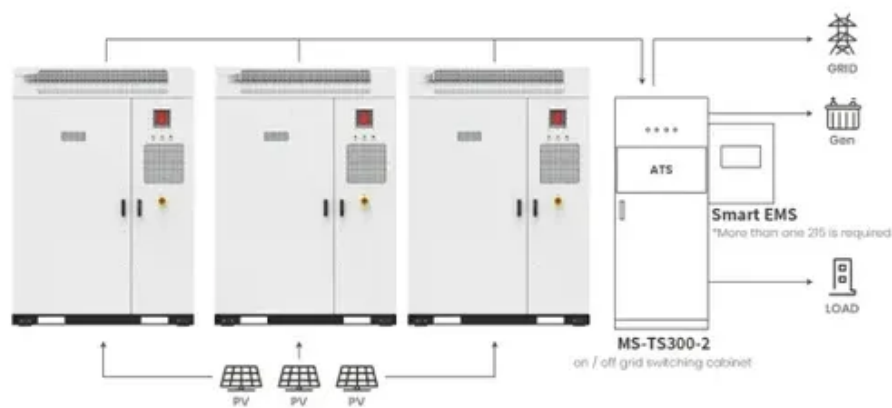

Underground battery box for communication base station