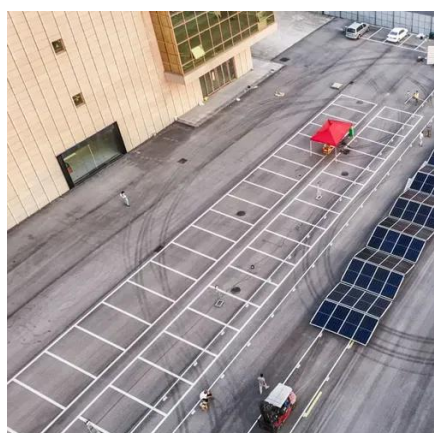

[UPS (Uninterruptible Power Supply) in Kigali](#)