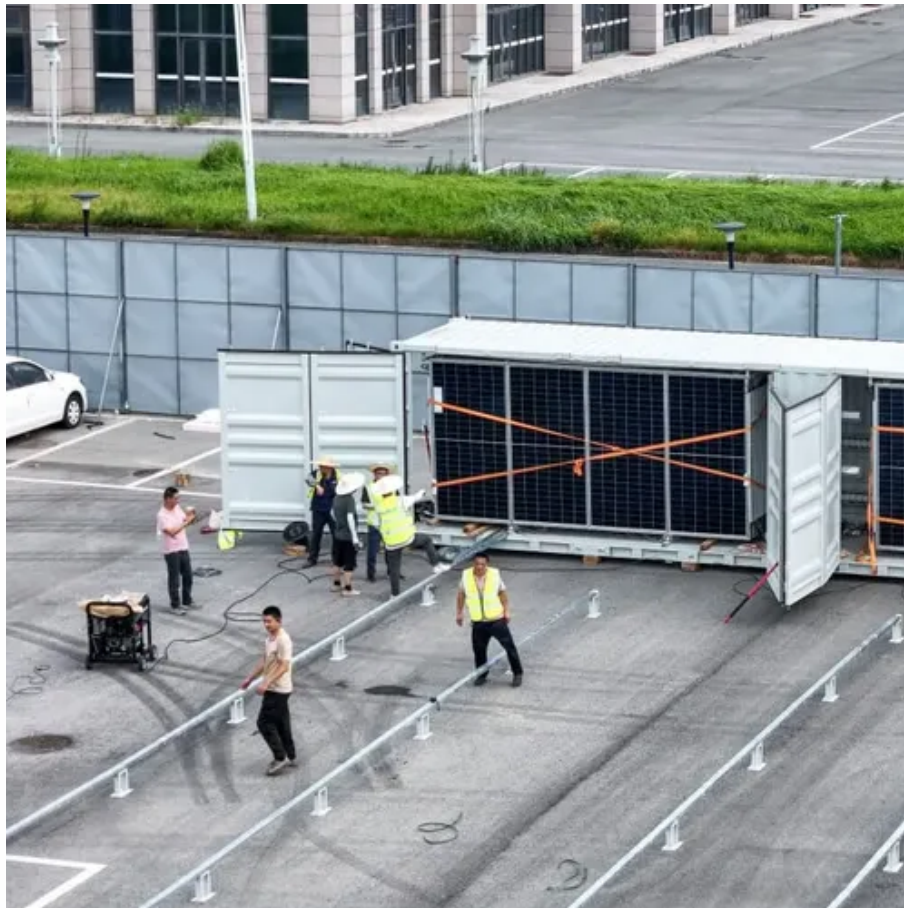

# Uninterruptible power supply integrated cabinet for solar container communication station

### [Indoor Photovoltaic Energy Cabinet, Base Station Energy Storage](#)

An indoor photovoltaic energy cabinet is a compact, integrated energy storage system designed to be deployed inside telecom facilities. It combines lithium battery storage, PV input, and intelligent ...

### Communication base station wind and solar hybrid site cabinet

The wind-solar-diesel hybrid power supply system of the communication base station is composed of a wind turbine, a solar cell module, an integrated controller for hybrid energy

### Uninterruptible power supply cabin for emergency solar container

This large-capacity, modular outdoor base station seamlessly integrates photovoltaic, wind power, and energy storage to provide a stable DC48V power supply and optical distribution.