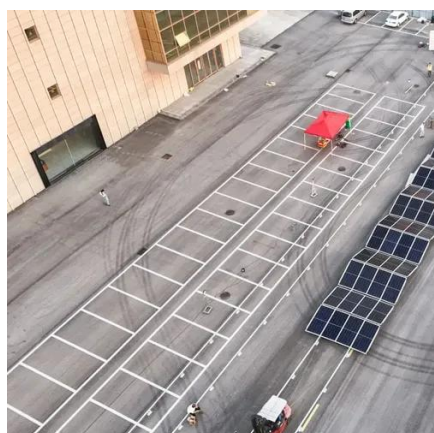

Weather station uses 120kW outdoor telecom enclosure in ghana

Overview

Our solution integrates high-efficiency rectifiers, intelligent controllers, and advanced thermal cooling within a durable, IP55-compliant cabinet — all designed to keep your equipment running smoothly and efficiently, no matter the weather conditions. Your telecom base stations deserve the best in power management, especially in challenging outdoor environments. At Automation Ghana Group, we understand the unique demands of your operations, which is why we've developed an Outdoor Telecom Power System specifically for you. These cabinets are usually made of waterproof, dustproof, and temperature-resistant materials. Includes: locking door with air. Damage-resistant and reliable outdoor enclosures are key for outdoor telecommunication applications from cell tower sites and fiber optic networks to substations.

Weather station uses 120kW outdoor telecom enclosure in ghana

Outdoor Telecom Power System

Your telecom base stations deserve the best in power management, especially in challenging outdoor environments. At Automation Ghana Group, we understand the unique demands of your operations, ...