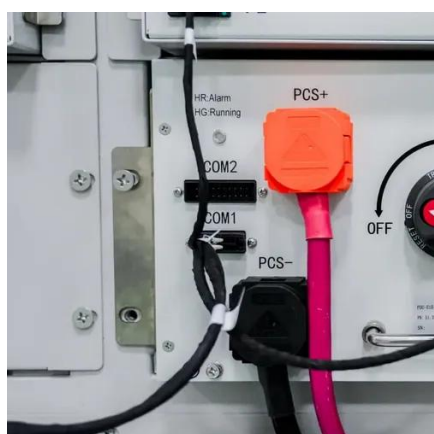

Outdoor Telecom 19 Storm

Outdoor Telecom Rack Storm Series enclosure, designed to be placed in urban or interurban areas, protecting the electronic equipment needed for lighting, signage and video surveillance.

[Telecom Enclosure](#) , [Telecom Outdoor Enclosure](#) , [Smart Kiosk](#)

Built to accommodate both active and passive telecom equipment, the enclosure ensures robust protection in challenging environments.

Outdoor Telecom Cabinets , Outdoor ...

Explore outdoor telecom cabinet collection at telhua . Made of metal/non-metal material. Ideal for roadside, park, roof, mountainous, & flat ground areas.

Outdoor Telecommunication Enclosures