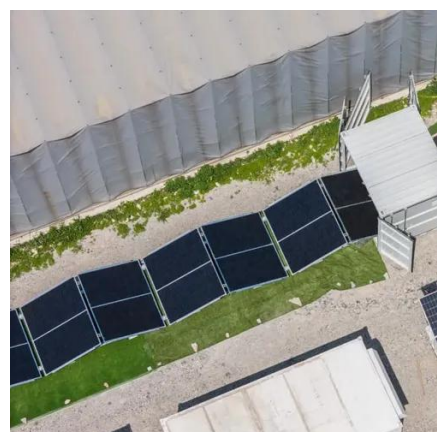

Climate Change Story

The study was the first of its kind in Timor-Leste and aims to provide MDF with evidence to promote decarbonisation, in line with Timor-Leste's commitment to the Paris Agreement.