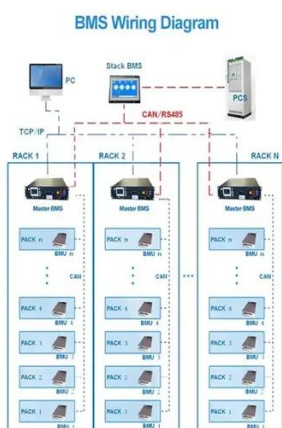

[Lithium Battery Voltage Chart: The Ultimate 2025 Guide](#)

Whether you're powering an RV, a marine application, a solar storage system, or any critical device, a precise lithium battery voltage chart is your most essential tool. This ultimate guide ...