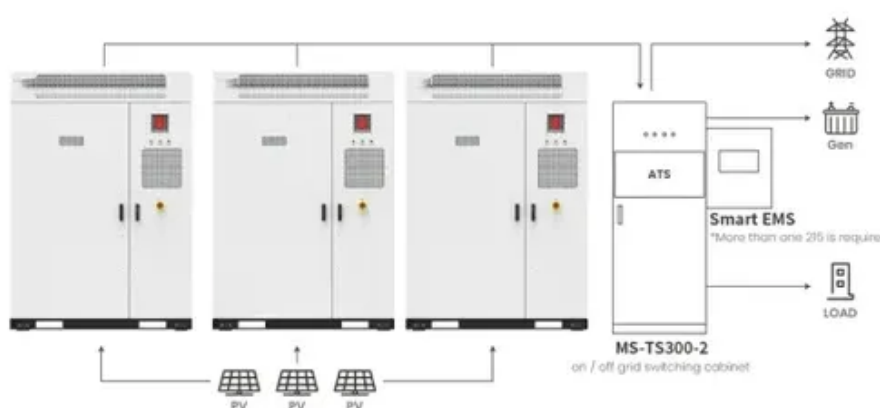

Where is the address of the Dublin Communications Network base station

Application scenarios of energy storage battery products

Overview

The address is Grand Canal Plaza, Upper Canal Street, Dublin 2, IE. Find local businesses, view maps and get driving directions in Google Maps. Update: Following the publication of Decision D23/24 regarding the publication of radio spectrum licence information, ComReg has updated its Siteviewer tool to publish, in addition to mobile licences, information regarding fixed radio link and satellite earth stations licences. Oct 9, 2025 · The rollout of 5G services needs the establishment of an extensive network of radio base stations and small cells to support very high-speed data transmission and ubiquitous Jun 9, 2024 · 1. © + ® ESB Networks 2026. The interactive map shows the location of every mobile telephone mast in Ireland. The map is maintained by the Commission for Communications Regulation (ComReg) using information. Motherson supports customers through over 425 facilities in 47 countries across North America, South America, Europe, Africa, Middle East, Asia Pacific and Australia. In this address directory you can search all of our addresses by filtering on country, location type, business vertical and company.