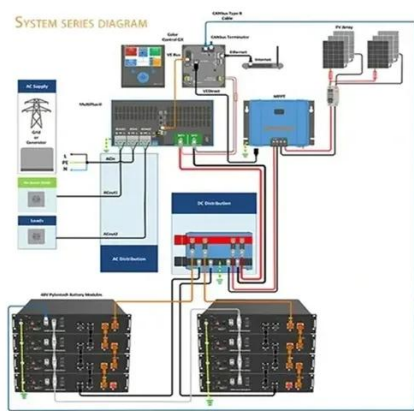

How To Draw a Sea Cucumber