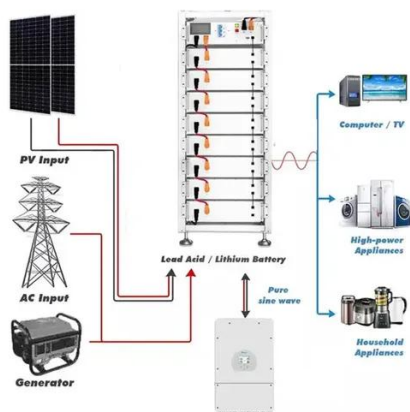

Our range of 600mm wall mounted data cabinets have been designed with ease of installation and maintenance in mind. The high specification of the cabinet means it's suitable for almost any data ...