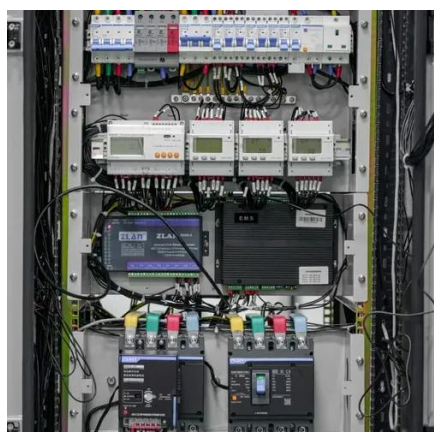

[Yaounde Outdoor Power Supply BESS Cost Analysis and Key ...](#)

Climate Resistance: Yaounde's tropical climate demands IP65-rated enclosures and advanced thermal management. Capacity: Systems range from 5 kWh (for small businesses) to 500+ kWh (industrial use).