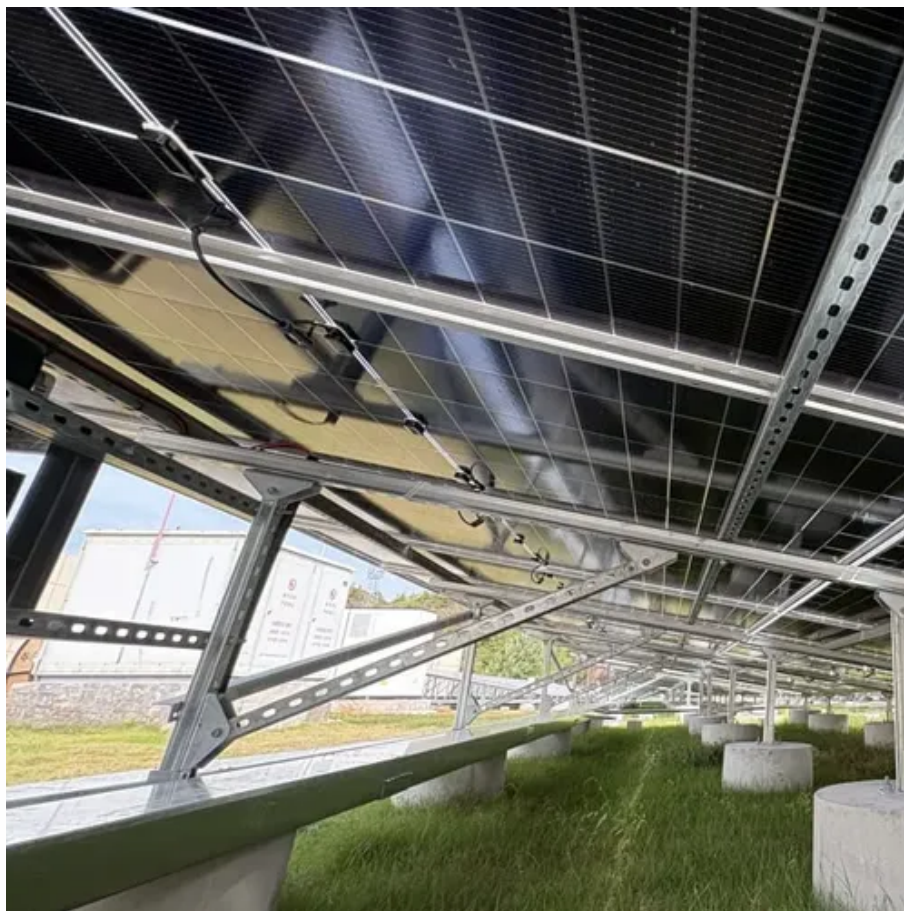

# Yaounde outdoor power supply size

## Overview

---

Q: What's the minimum system size for a Yaounde home?

A: 5-10 kWh systems can power essentials for 8-12 hours. Summary: Discover how Battery Energy Storage Systems (BESS) are transforming outdoor power supply in Yaounde. Learn about applications, cost-saving benefits, and why EK SOLAR's tailored solutions are ideal for Cameroon's renewable energy goals. Explore real-world examples and industry trends in. TU Energy Storage Technology (Shanghai) Co. It includes a power module with inverter and a high-capacity lithium-iron phosphate.

## Yaounde outdoor power supply size

---